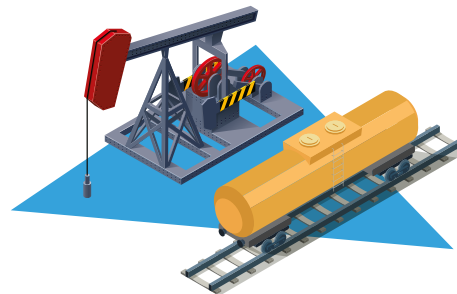

TASSTA's T.Flex makes it possible to organize a professional PTT communication platform in hazardous environments (e.g. oil and gas plants, chemical plants, mining, etc.).

TASSTA extends capabilities and allows users to operate on cellular networks around the world. It works over LAN, WiFi or/and any mobile network (e.g. 3G, LTE) while allowing users a maximum connectivity.

SECTORS / INDUSTRIES

Industries that need Hazardous Certified Devices

MINING

BUILDING & CONSTRUCTION

CHEMICAL PLANTS

OIL & GAS PLANTS

Over 60% of manufacturers have the need for an intrinsically safe device including oil & gas, chemical and pharmaceutical industries, but also textile, cosmetic, aerospace, automotive, food, agricultural, mining and munitions industries - just to name a few.