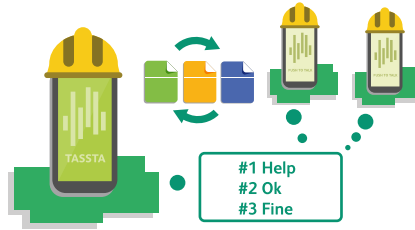

STATUS MESSAGES, TEXT / DATA EXCHANGE