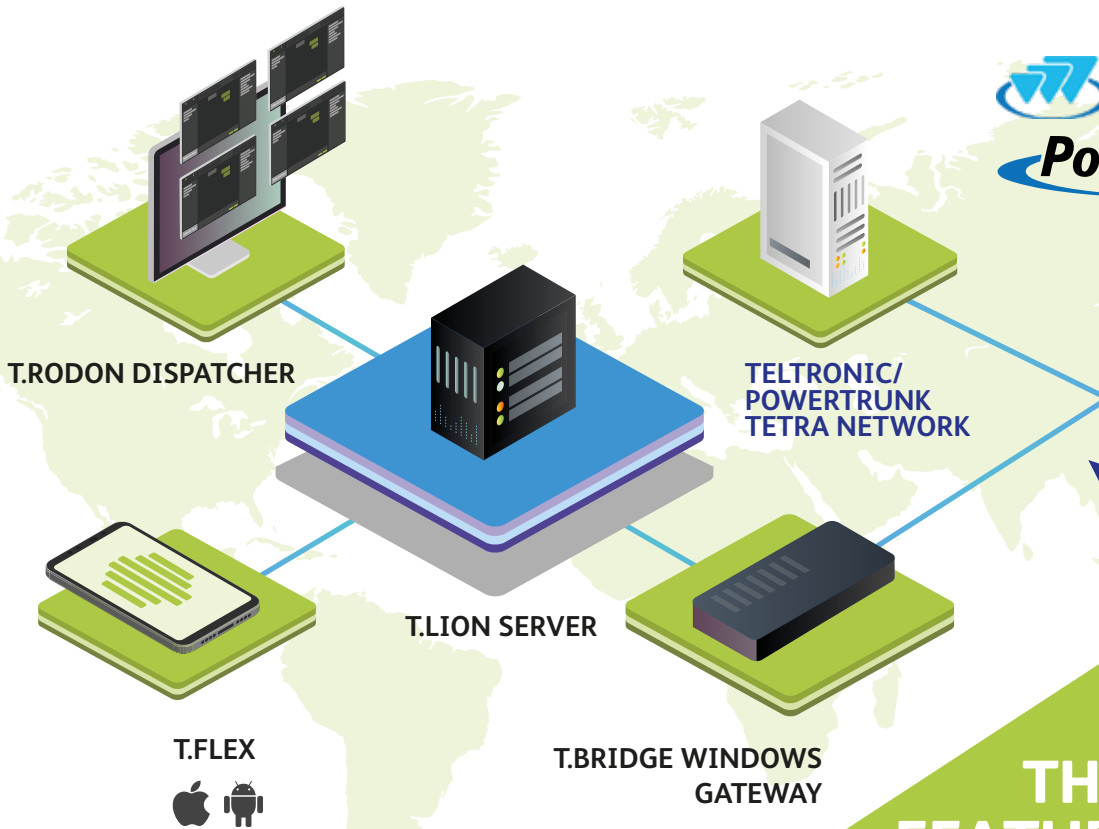

T.BRIDGE POWERTRUNK INTEGRATION

Teltronic / PowerTrunk is a global leading TETRA network provider. TASSTA is the most innovative and complete MCPTT Mission Critical push to talk solution developer around the world.

TASSTA developed with Teltronic engineering team the most advanced T.Bridge TETRA gateway ever. After many months of development and testing – We like to present to you our T.Bridge MCIP.

With the outstanding support of Teltronic, TASSTA's T.Bridge is directly integrating and connecting to the MCIP Interface for the most reliable and complete TETRA LTE/4G integration.

TASSTA

START TODAY AND EXPERIENCE THE FUTURE!

THE MAIN FEATURES ARE

01 KeepAlive Status

We verify the MCIP session establishment between TASSTA MC Server and TETRA system and the KeepAlive mechanism.

02 Group synchronization

Group status information between the TETRA System and the TASSTA T.Lion Server, which is relevant for the establishment of group calls through the MCIP interface.

03 Private Call or Individual Call

The T.Bridge solution supports half-duplex and duplex private calls originated in the TETRA SYSTEM side or TASSTA mission-critical server-side. The same feature is also for the TASSTA T.Flex smartphone and T.Rodon dispatch users available. All participants can make individual calls from TETRA radios to any smartphone or desktop equipment outside the TETRA network and vice versa.