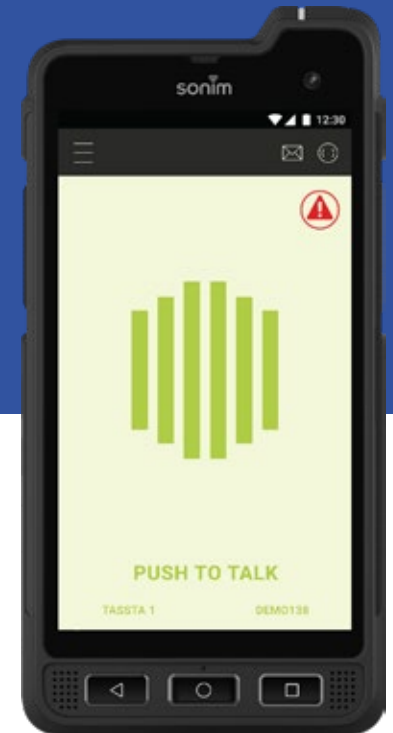

MISSION CRITICAL PUSH-TO-TALK (MCPTT)

- Push-to-Talk (PTT)
- Emergency
- Radio interconnectivity
- Push-to-Video (PTV)
- Mission Critical Solution

THE BEST POSSIBLE SAFETY FOR AN EVERYDAY OPERATION

TASSTA offers a professional Push-To-Talk solution which uses all technical capacities of the **Sonim** Smartphones. T.Flex application and special hardware operational buttons on the **Sonim** devices are able to provide the best possible safety for an everyday operation.

TASSTA's T.Flex makes it possible to organize a professional PTT communication platform in hazardous environments (e.g. oil and gas plants, chemical plants, mining, Police, Fire Brigade, Rescue organisation, Military, Airport, Security, Logistics, Hospitality, Agriculture etc.).

TASSTA extends capabilities and allows users to operate on cellular networks around the world. It works over LAN, WiFi or/and any mobile network (e.g. 3G, LTE) while allowing users a maximum connectivity.