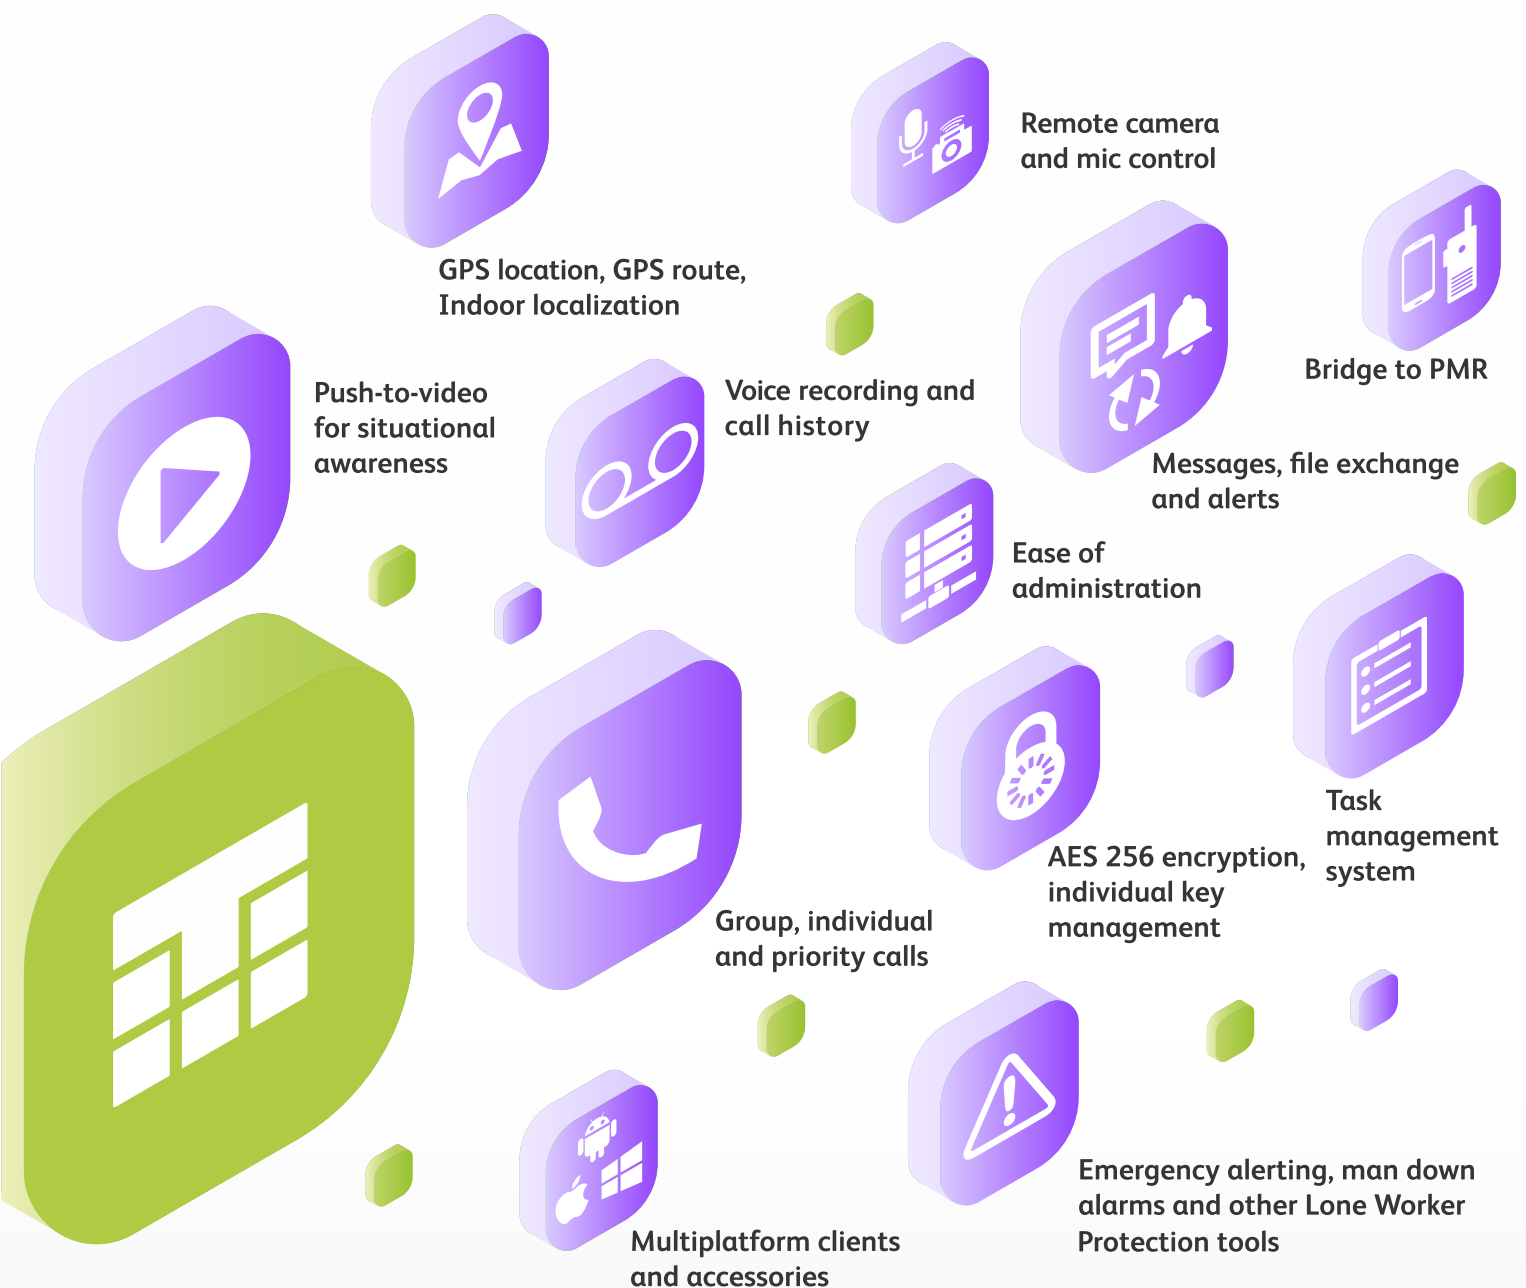

TASSTA FEATURES FOR PROFESSIONAL COMMUNICATION

■ Group call

■ Status messages, text and data exchange

■ Task management

■ Individual call

■ GPS localization

■ Geofencing

■ Priority call

■ GPS route

■ E2E encryption

■ Dynamic group call

■ Indoor localization

■ Emergency calls and Lone Worker Protection

■ Voice recording and call history

■ Video

■ Broadcast calls