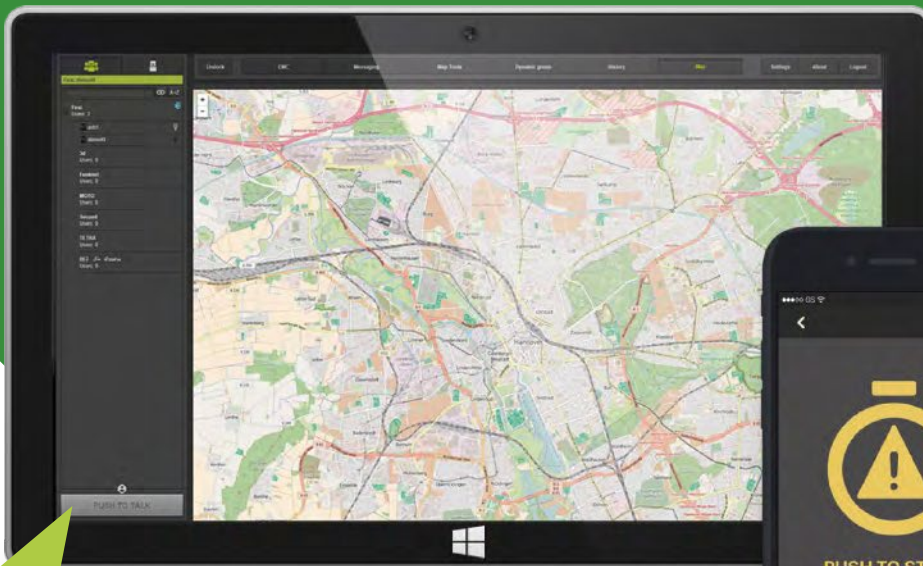

## PROFESSIONAL PUSH-TO-TALK OVER BROADBAND SOLUTION

T.Flex is TASSTA's application designed for smartphones or tablets but also for desktop computers. T.Flex is running on IP networks (2G/ 3G/ 4G/ Wifi) powered by the most popular operating systems Android, iOS and Windows. It grants users maximum operational capability with a modern user interface and keeps high availability even on slow data networks.