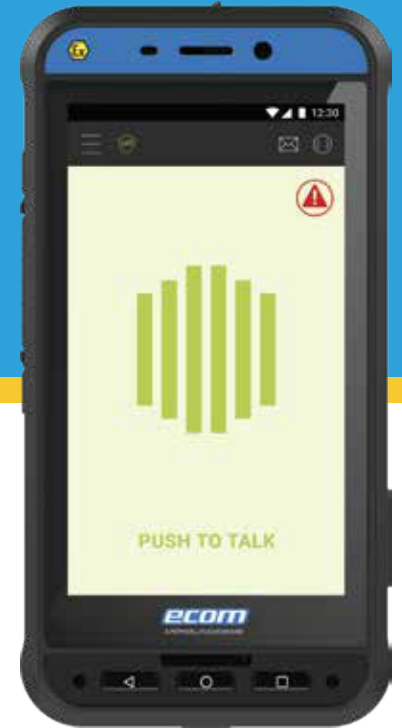

MISSION CRITICAL PUSH-TO-TALK (MCPTT)

- Push-to-Talk (PTT)
- Emergency
- Radio interconnectivity
- Push-to-Video (PTV)
- Mission Critical Solution

THE BEST POSSIBLE SAFETY FOR AN EVERYDAY OPERATION

TASSTA offers a professional Push-To-Talk solution which uses all technical capacities of the **Ecom** Smartphones. T.Flex application and special hardware operational buttons on the **Ecom** devices are able to provide the best possible safety for an everyday operation.

TASSTA's T.Flex makes it possible to organize a professional PTT communication platform in hazardous environments (e.g. oil and gas plants, chemical plants, mining, Police, Fire Brigade, Rescue organisation, Military, Airport, Security, Logistics, Hospitality, Agriculture etc.).

TASSTA extends capabilities and allows users to operate on cellular networks around the world. It works over LAN, WiFi or/and any mobile network (e.g. 3G, LTE) while allowing users a maximum connectivity.

Ecom's accessories allow the dual-use of the smartphone in DMR, P25 or TETRA Networks.

- Individual-, Group-, Priority and Video Calls
- Emergency Call and Emergency Alert
- Dynamic Group
- Messages and Data Transferring
- Voice Recording and Replay
- GPS- and In-house Tracking
- Map and Geozones
- Ambience Listening
- Remote Camera Control
- Mandown & Lone Worker Protection (LWP)
- NFC and QR/Bar code scan
- Push-to-Video (PTV)
- External Devices and Accessories
- and other supplementary features.