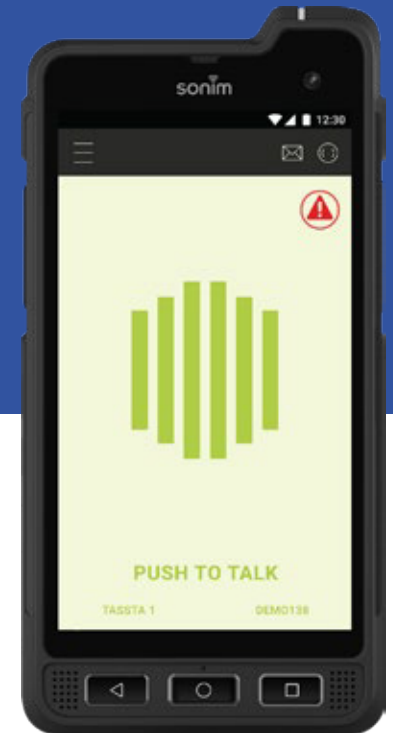

MISSION CRITICAL PUSH-TO-TALK (MCPTT)

- Push-to-Talk (PTT)
- Emergency
- Radio interconnectivity
- Push-to-Video (PTV)
- Mission Critical Solution

THE BEST POSSIBLE SAFETY FOR AN EVERYDAY OPERATION

TASSTA offers a professional Push-To-Talk solution which uses all technical capacities of the **Sonim** Smartphones. T.Flex application and special hardware operational buttons on the **Sonim** devices are able to provide the best possible safety for an everyday operation.

TASSTA's T.Flex makes it possible to organize a professional PTT communication platform in hazardous environments (e.g. oil and gas plants, chemical plants, mining, Police, Fire Brigade, Rescue organisation, Military, Airport, Security, Logistics, Hospitality, Agriculture etc.).

TASSTA extends capabilities and allows users to operate on cellular networks around the world. It works over LAN, WiFi or/and any mobile network (e.g. 3G, LTE) while allowing users a maximum connectivity.