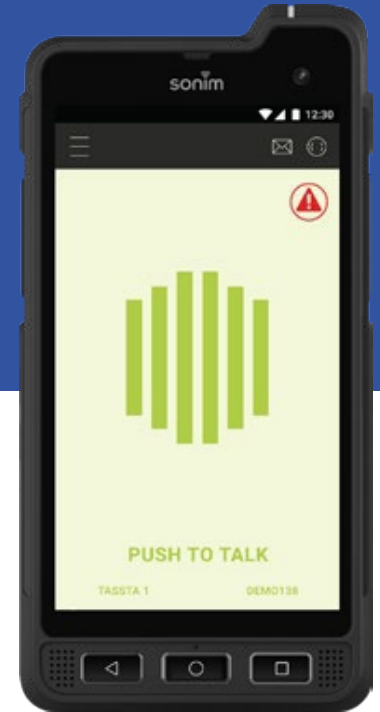

MISSION CRITICAL PUSH-TO-TALK (MCPTT)

- Push-to-Talk (PTT)
- Emergency
- Radio interconnectivity
- Push-to-Video (PTV)
- Mission Critical Solution

THE BEST POSSIBLE SAFETY FOR AN EVERYDAY OPERATION

TASSTA offers a professional Push-To-Talk solution which uses all technical capacities of the **Sonim** Smartphones. T.Flex application and special hardware operational buttons on the **Sonim** devices are able to provide the best possible safety for an everyday operation.

TASSTA's T.Flex makes it possible to organize a professional PTT communication platform in hazardous environments (e.g. oil and gas plants, chemical plants, mining, Police, Fire Brigade, Rescue organisation, Military, Airport, Security, Logistics, Hospitality, Agriculture etc.).

TASSTA extends capabilities and allows users to operate on cellular networks around the world. It works over LAN, WiFi or/and any mobile network (e.g. 3G, LTE) while allowing users a maximum connectivity.