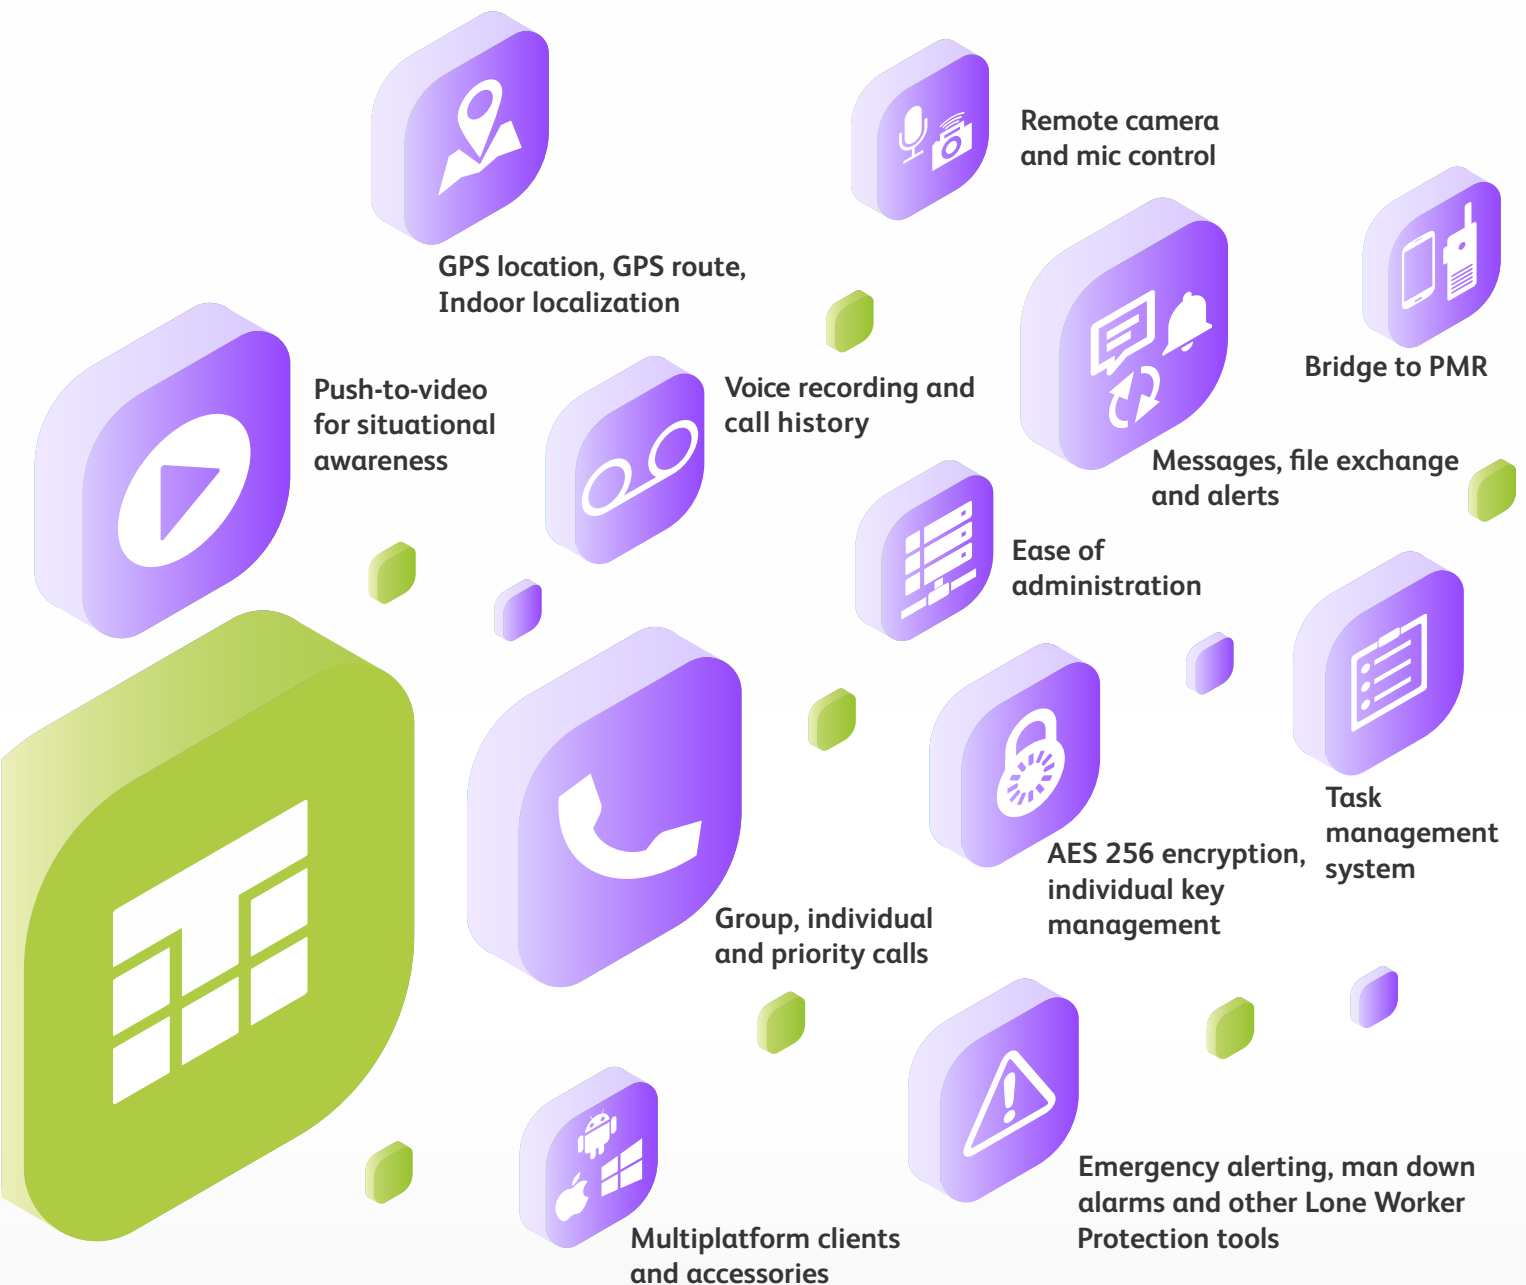

# TASSTA FEATURES FOR PROFESSIONAL COMMUNICATION

■ **Group call**

■ **Status messages, text and data exchange**

■ **Task management**

■ **Individual call**

■ **GPS localization**

■ **Geofencing**

■ **Priority call**

■ **GPS route**

■ **E2E encryption**

■ **Dynamic group call**

■ **Indoor localization**

■ **Emergency calls and Lone Worker Protection**

■ **Voice recording and call history**

■ **Video**

■ **Broadcast calls**